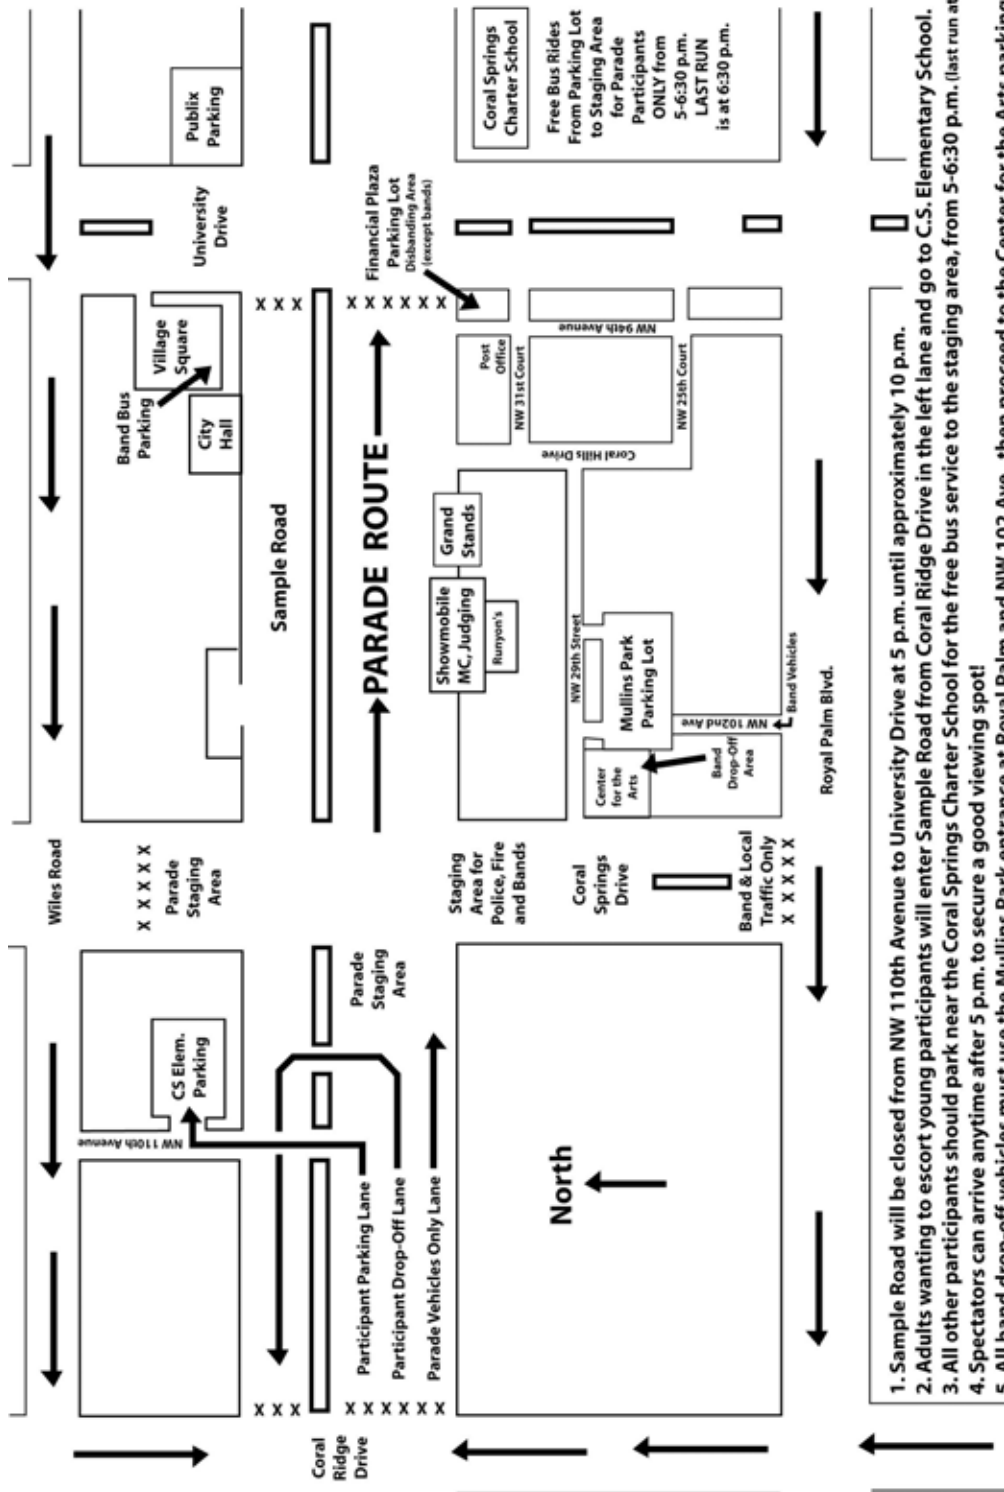

2501 Coral Springs Drive • Coral Springs, FL 33065
 Email: holidayparade@coralsprings.org Phone: 954-345-2112 •
 Fax: 954-345-2111

1. Sample Road will be closed from NW 110th Avenue to University Drive at 5 p.m. until approximately 10 p.m.
2. Adults wanting to escort young participants will enter Sample Road from Coral Ridge Drive in the left lane and go to C.S. Elementary School.
3. All other participants should park near the Coral Springs Charter School for the free bus service to the staging area, from 5-6:30 p.m. (last run at 6:30 p.m.)
4. Spectators can arrive anytime after 5 p.m. to secure a good viewing spot!
5. All band drop-off vehicles must use the Mullins Park entrance at Royal Palm and NW 102 Ave., then proceed to the Center for the Arts parking lot.